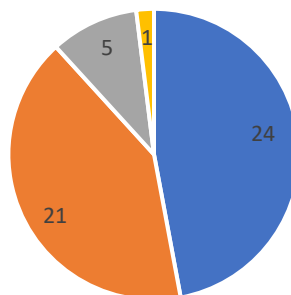

Your satisfaction level with the FDP's conducted to enhance teaching-learning proces

■ Excellent ■ Very Good ■ Good ■ Average