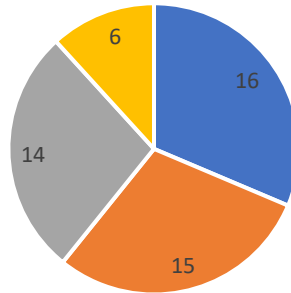

KASTURBA GANDHI DEGREE AND PG COLLEGE FOR WOMEN

(SPONSORED & MANAGED JOINTLY BY OSMANIA GRADUATES' ASSOCIATION AND THE EXHIBITION SOCIETY, HYDERABAD)

WEST MARREDPALLY, SECUNDERABAD-500086

Financial support/guidance provided by the institution for conducting research activities