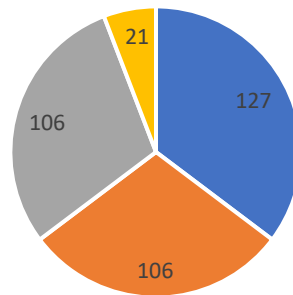

Adequacy of learning resources in conducting the classes

■ Excellent ■ Very Good ■ Good ■ Average