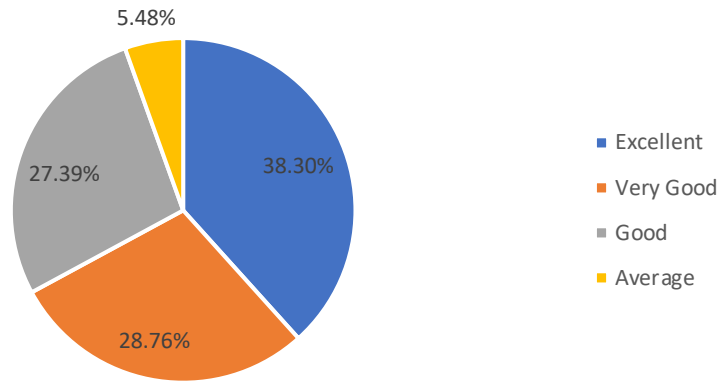

KASTURBA GANDHI DEGREE AND PG COLLEGE FOR WOMEN

(SPONSORED & MANAGED JOINTLY BY OSMANIA GRADUATES' ASSOCIATION AND THE EXHIBITION SOCIETY, HYDERABAD)

WEST MARREDPALLY, SECUNDERABAD-500086

Academic discipline (Timely conduct of lectures, Practicals and related activities)