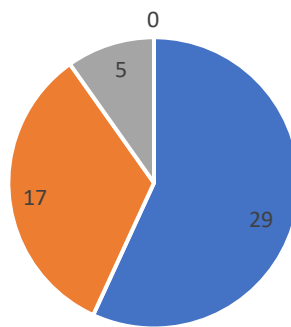

■ Excellent ■ Very Good ■ Good ■ Average

Your opinion on institutional environment being teacher-student friendly