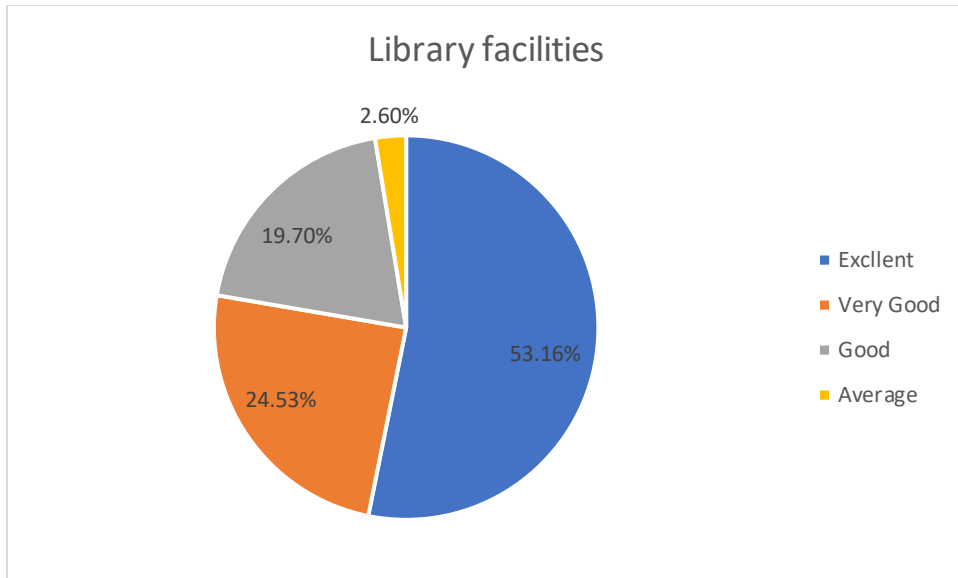

KASTURBA GANDHI DEGREE AND PG COLLEGE FOR WOMEN

(SPONSORED & MANAGED JOINTLY BY OSMANIA GRADUATES' ASSOCIATION AND THE EXHIBITION SOCIETY, HYDERABAD)

WEST MARREDPALLY, SECUNDERABAD-500086