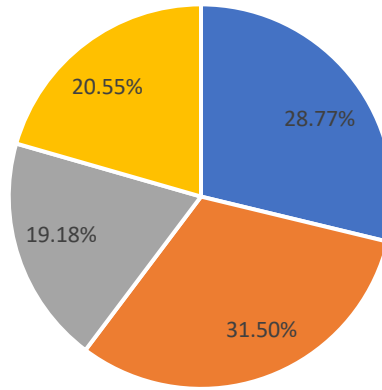

KASTURBA GANDHI DEGREE AND PG COLLEGE FOR WOMEN

(SPONSORED & MANAGED JOINTLY BY OSMANIA GRADUATES' ASSOCIATION AND THE EXHIBITION SOCIETY, HYDERABAD)

WEST MARREDPALLY, SECUNDERABAD-500086

NSS/Community Connect Activities