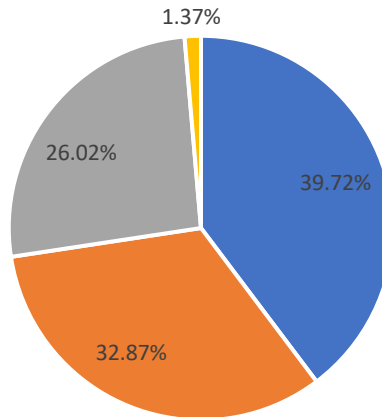

KASTURBA GANDHI DEGREE AND PG COLLEGE FOR WOMEN

(SPONSORED & MANAGED JOINTLY BY OSMANIA GRADUATES' ASSOCIATION AND THE EXHIBITION SOCIETY, HYDERABAD)

WEST MARREDPALLY, SECUNDERABAD-500086

Ambience of the college campus