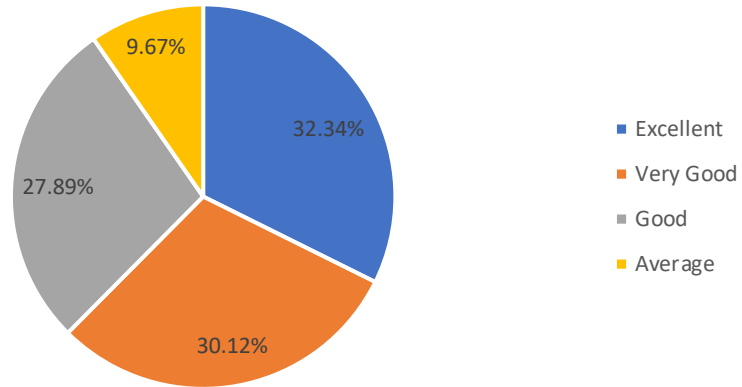

KASTURBA GANDHI DEGREE AND PG COLLEGE FOR WOMEN

(SPONSORED & MANAGED JOINTLY BY OSMANIA GRADUATES' ASSOCIATION AND THE EXHIBITION SOCIETY, HYDERABAD)

WEST MARREDPALLY, SECUNDERABAD-500086

Scholarships /concession given to your ward