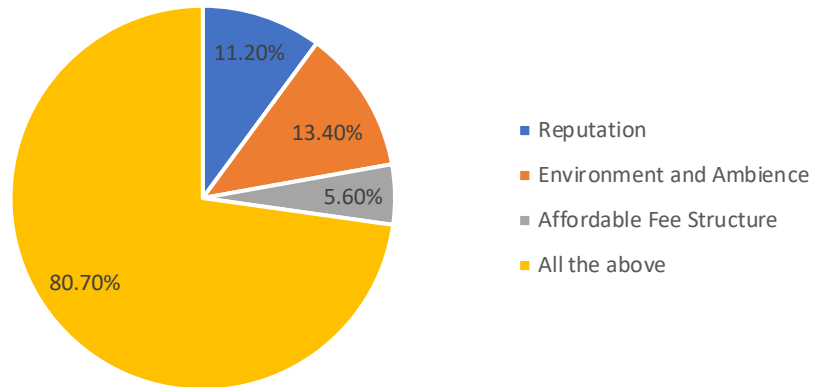

KASTURBA GANDHI DEGREE AND PG COLLEGE FOR WOMEN

(SPONSORED & MANAGED JOINTLY BY OSMANIA GRADUATES' ASSOCIATION AND THE EXHIBITION SOCIETY, HYDERABAD)

WEST MARREDPALLY, SECUNDERABAD-500086

Reason for choosing this college