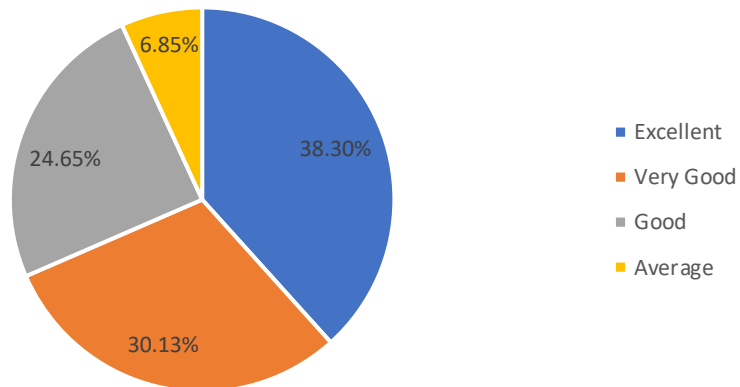

Coverage of syllabus