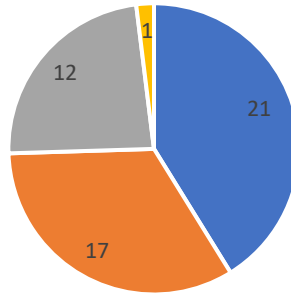

KASTURBA GANDHI DEGREE AND PG COLLEGE FOR WOMEN

(SPONSORED & MANAGED JOINTLY BY OSMANIA GRADUATES' ASSOCIATION AND THE EXHIBITION SOCIETY, HYDERABAD)

WEST MARREDPALLY, SECUNDERABAD-500086

Your satisfaction level with respect to placements offered to the students

■ Excellent ■ Very Good ■ Good ■ Average