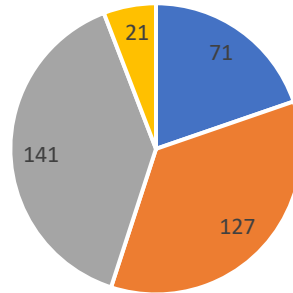

Appropriateness of Syllabus prescribed by the University as per your view

■ Excellent ■ Very Good ■ Good ■ Average