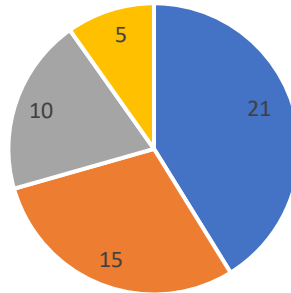

KASTURBA GANDHI DEGREE AND PG COLLEGE FOR WOMEN

(SPONSORED & MANAGED JOINTLY BY OSMANIA GRADUATES' ASSOCIATION AND THE EXHIBITION SOCIETY, HYDERABAD)

WEST MARREDPALLY, SECUNDERABAD-500086

Support provided by the institution for upgrading your skills and qualifications

■ Excellent ■ Very Good ■ Good ■ Average