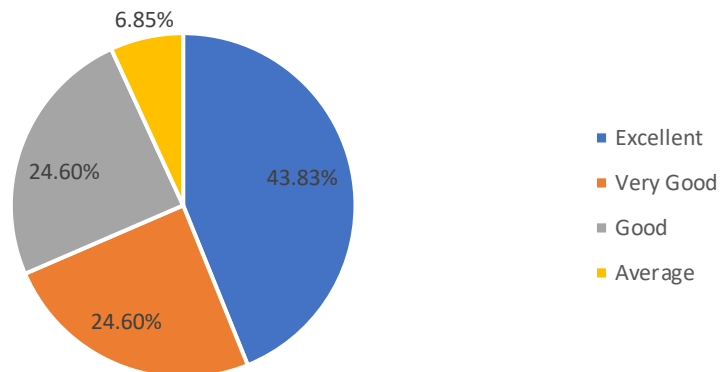

Quality of teaching and learning process in the institution