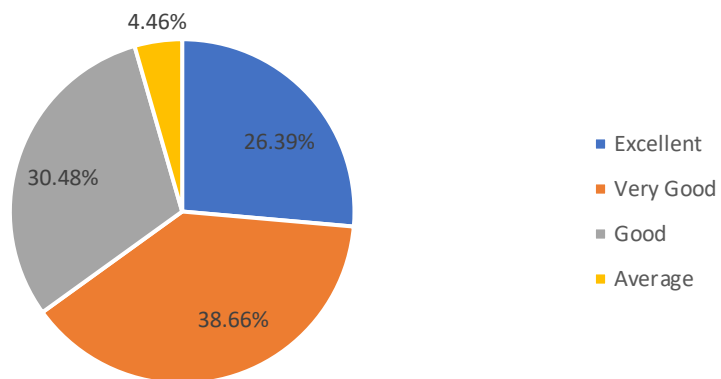

Transformation observed in your ward on the completion of Course